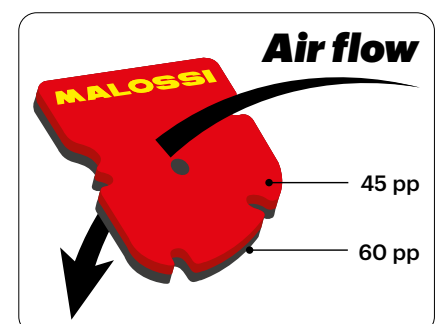

FILTER SPONGES

Watch how to install it

[Clicca qui](#)

Watch how to clean it

[Clicca qui](#)

RED SPONGE

Sponges for original filters

Self-extinguishing, expanding polyurethane filter elements with an increased air and filtering capacity, designed for sporting applications.

You can recognise **Red Sponge** immediately by its distinctive Malossi red colour and the yellow trademark.

Features:

- Increased thickness with calculated porosity.
- Optimum filtering characteristics when dry which can be improved by moistening with Malossi oil.
- Selected material produced exclusively for specific use.
- Perfectly interchangeable with the originals they are especially suitable for high-performance engines.

DOUBLE RED SPONGE

Filter with double layers; the first layer has medium sized micro-pores to capture coarse dirt particles, while the second layer has very fine sized micro-pores to capture microscopic dust particles, the most damaging.

Technical specifications

- Filters made of polyurethane foam, self-extinguishing, two layers coupled by a special hot forming process that does not alter its filtering characteristics.
- The first layer is made of a red filtering media: open cell polyurethane foam with a porosity of 45 ppi *.
- The second layer is made of a black filtering media: open cell polyurethane foam with a porosity of 60 ppi *.

(*ppi: pores per inch)