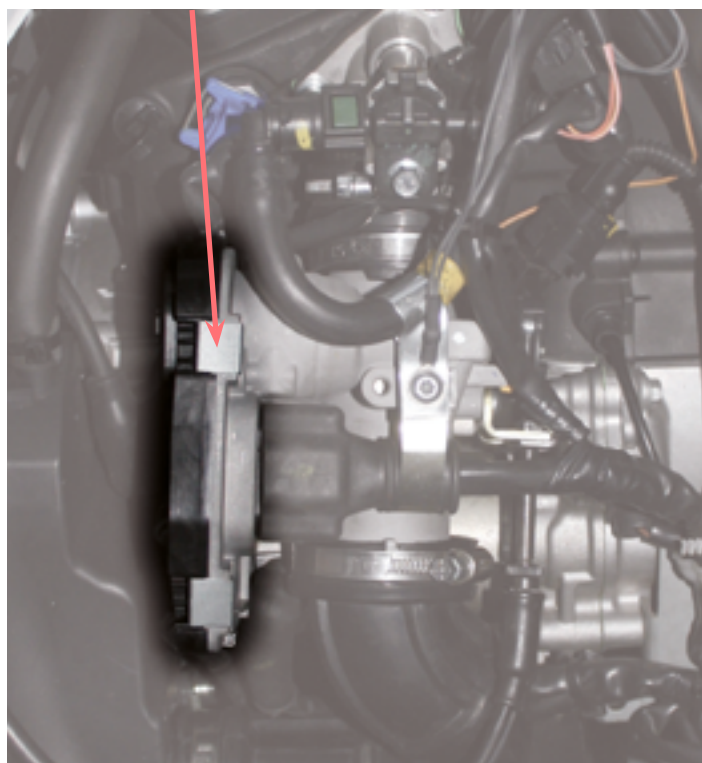

Below pictures show the difference between the two throttle bodies.

Code **5516670B**

Version **with** CDI integrated into the throttle body