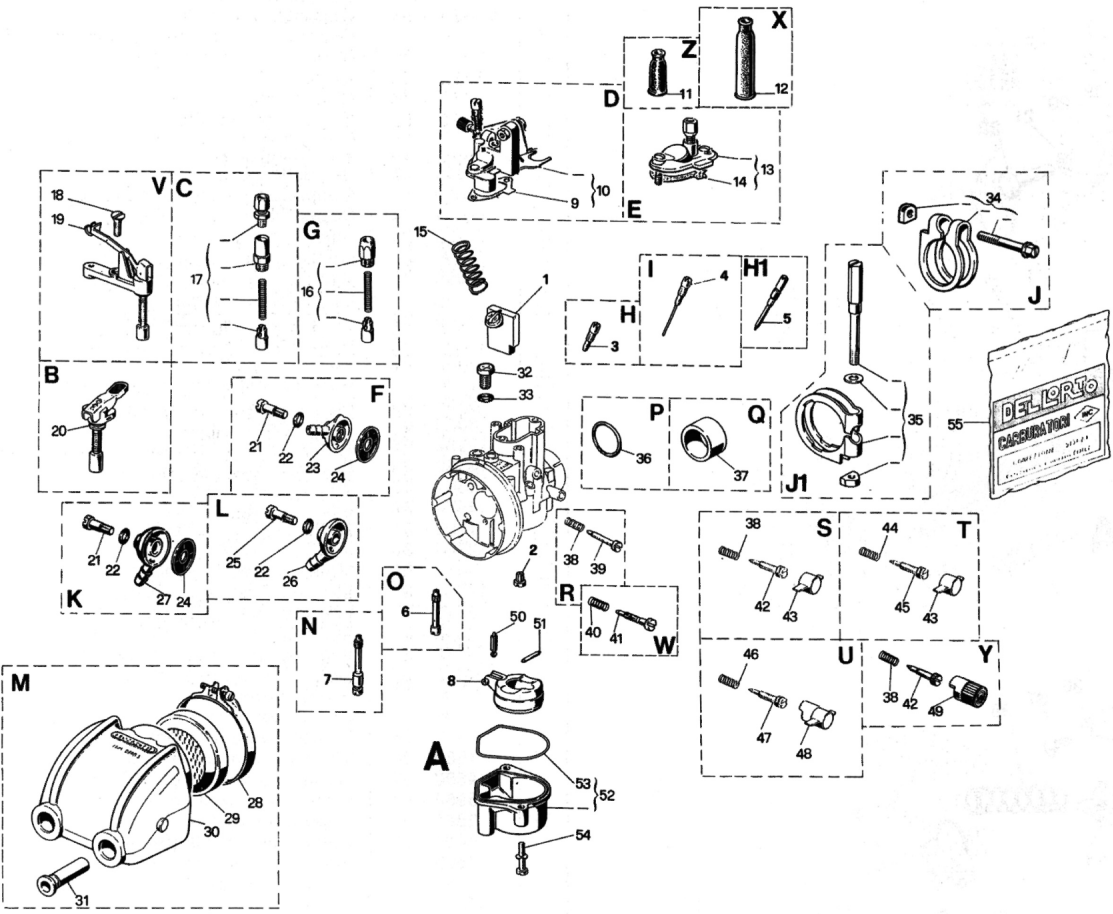

A00943 - 943 CARB. SHBC 19 19E

CARBURETOR SPARE PARTS FILE

N°	Part Number	Description	Qty
0	A00943	943 CARB. SHBC 19 19E	1
1	B10569.001	10569 SLIDE 1	1
2	B01486.072	1486 PILOT JET 72	1
4	B08022.042	8022 JET 42	1
6	B06217.060	6217 JET 60	1
8	B06122.002	6122 FLOAT 2 gr. 3.5	1
10	B10874	10874 VALVE COVER	1
15	B05951	5951 SPRING	1
18	B01580	1580 SCREW	1
19	B13634	13634 STARTER	1
21	B04568	4568 SCREW	1
23	B10919	10919 BANJO	1
24	B06109	6109 FUEL FILTER	1
35	B53021	53021 CLAMP KIT Ø 37 SHBC	1
38	B03606	3606 SPRING	1
40	B02638	2638 SPRING	1
42	B13606	13606 SCREW	1
43	B11221	11221 KNOB	1
50	B02838	2838 FUEL BLANKING NEEDLE	1
51	B04560	4560 PIN	1
52	B13502	13502 BOWL	1
54	B11837	11837 SCREW	2
55	B52553	52553 GASKET KIT SHBC 18...B-19...B-E-20...D-E-L	1