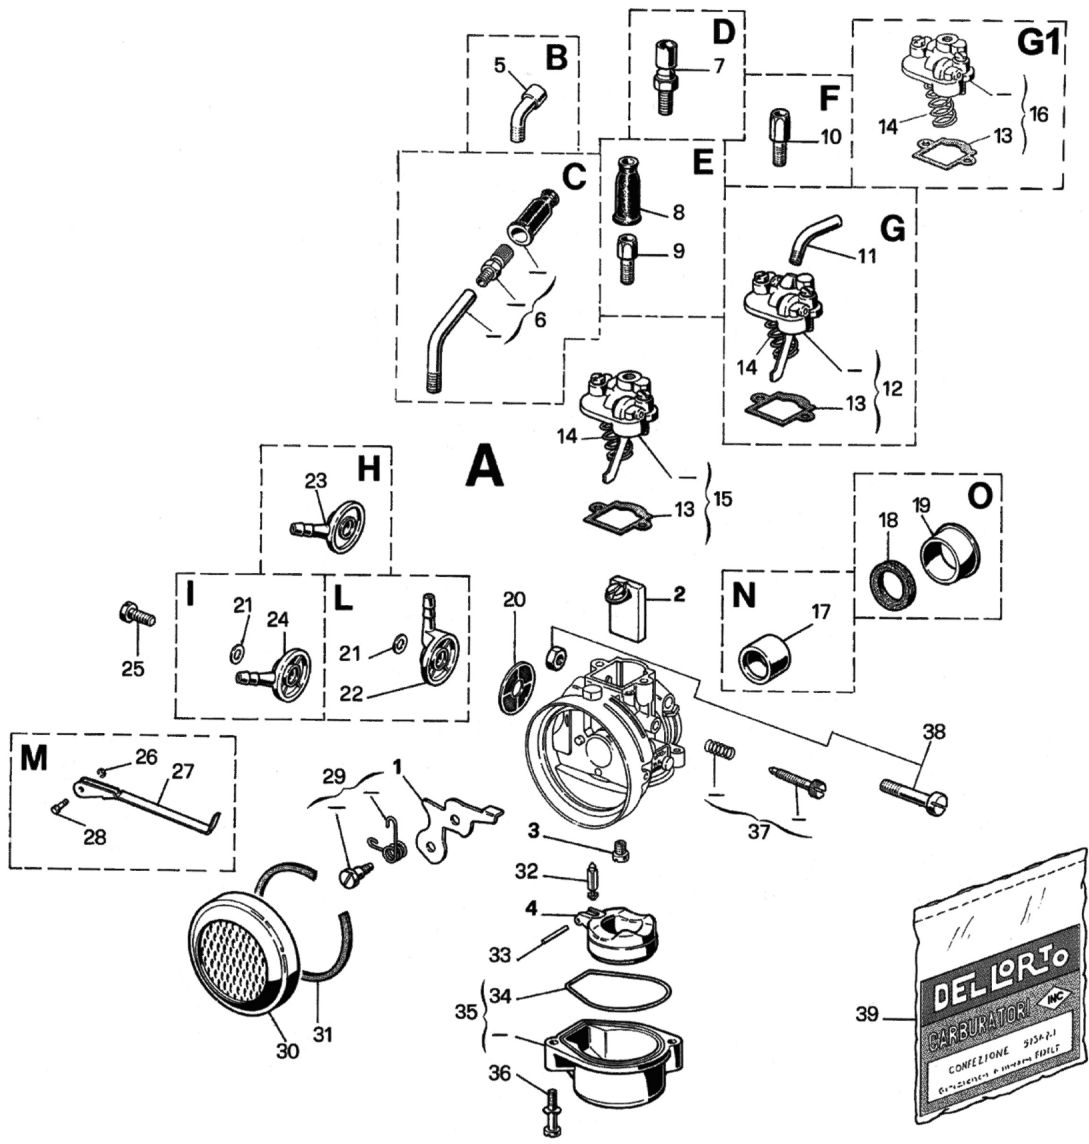

A01515 - 1515 CARB. SHA 14 12L

CARBURETOR SPARE PARTS FILE

N°	Part Number	Description	Qty
0	A01515	1515 CARB. SHA 14 12L	1
1	B06114.050	6114 AIR VALVE 50	1
2	B06108.002	6108 SLIDE 2	1
3	B01486.057	1486 PILOT JET 57	1
4	B06122.002	6122 FLOAT 2 gr. 3,5	1
13	B52579	52579 GASKET KIT SHA 14...C-H-L-N-P-R-S-15...N-C-G-16...C-G	1
15	B09603	9603 FUEL MIXING CHAMBER COVER	1
18	B52579	52579 GASKET KIT SHA 14...C-H-L-N-P-R-S-15...N-C-G-16...C-G	1
19	B11362	11362 REDUCTION	1
20	B06109	6109 FUEL FILTER	1
21	B52579	52579 GASKET KIT SHA 14...C-H-L-N-P-R-S-15...N-C-G-16...C-G	1
23	B09249	9249 INLET PIPE	1
25	B04190	4190 SCREW	1
29	B53045	53045 AIR VALVE PIN KIT SHA 14-L-N-R-C-SS-..H-15-C-.	1
30	B06117	6117 FILTER GAUZE	1
31	B52579	52579 GASKET KIT SHA 14...C-H-L-N-P-R-S-15...N-C-G-16...C-G	1
32	B02838	2838 FUEL BLANKING NEEDLE	1
33	B08773	8773 PIN	1
34	B52579	52579 GASKET KIT SHA 14...C-H-L-N-P-R-S-15...N-C-G-16...C-G	1
35	B13412	13412 BOWL	1
36	B11837	11837 SCREW	2
37	B53030	53030 SCREW KIT for SLIDE REG. SHA 10...-12...-13...-14...-1	1
38	B53049	53049 RUBBER SCREW KIT SHA 14-15-16	1
39	B52579	52579 GASKET KIT SHA 14...C-H-L-N-P-R-S-15...N-C-G-16...C-G	1