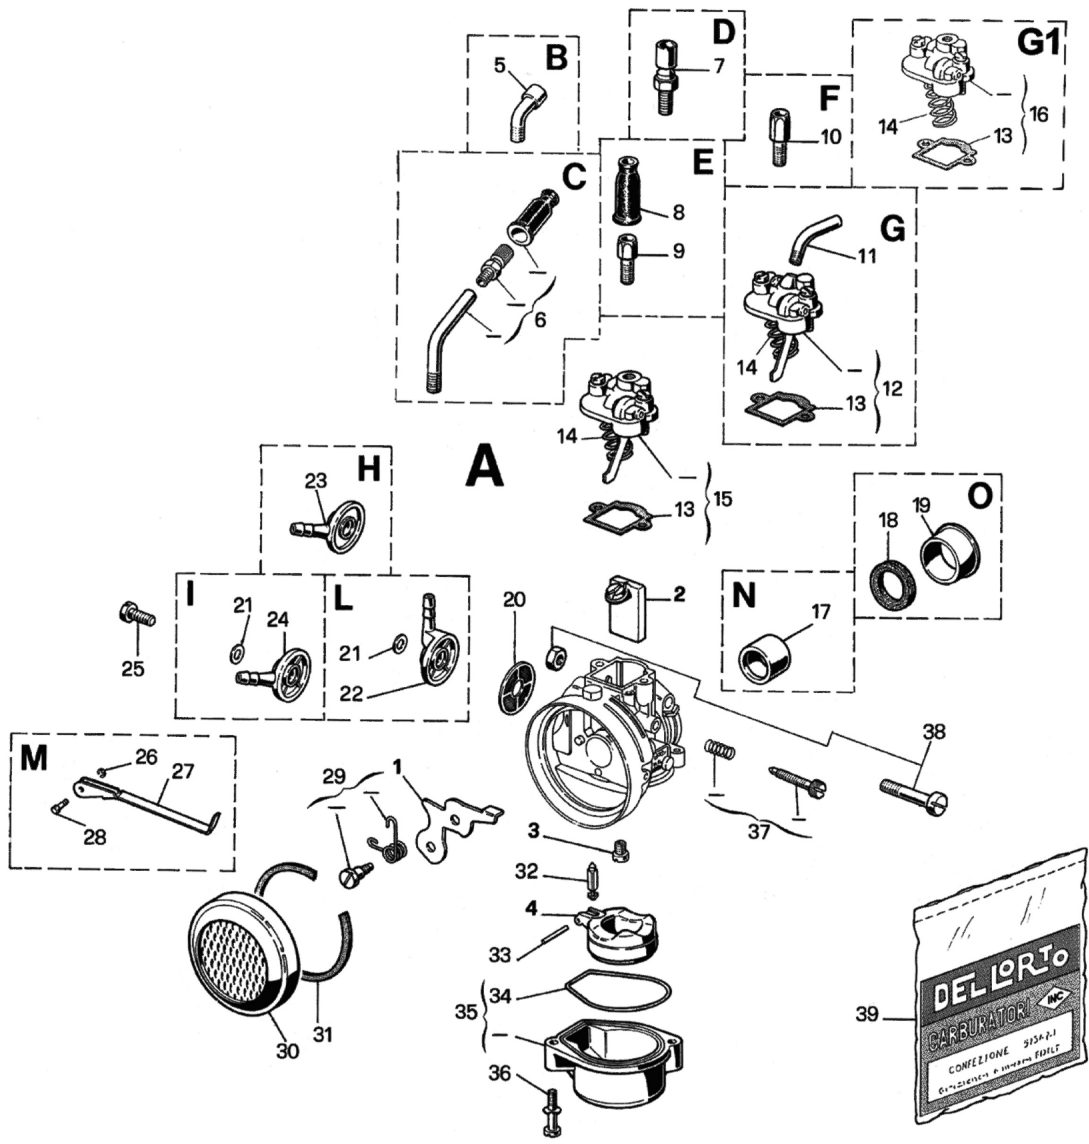

# A01682 - 1682 CARB. SHA 14 14L

## CARBURETOR SPARE PARTS FILE

N°	Part Number	Description	Qty
0	<b>A01682</b>	1682 CARB. SHA 14 14L	1
1	<b>B06114.050</b>	6114 AIR VALVE 50	1
2	<b>B06108.001</b>	6108 SLIDE 1	1
3	<b>B01486.056</b>	1486 PILOT JET 56	1
4	<b>B06122.002</b>	6122 FLOAT 2 gr. 3,5	1
6	<b>B53037</b>	53037 ELBOW KIT 70° PHBG-PHBH-PHF-SHA 14...-15...-16...	1
13	<b>B52579</b>	52579 GASKET KIT SHA 14...C-H-L-N-P-R-S-15...N-C-G-16...C-G	1
15	<b>B09603</b>	9603 FUEL MIXING CHAMBER COVER	1
18	<b>B52579</b>	52579 GASKET KIT SHA 14...C-H-L-N-P-R-S-15...N-C-G-16...C-G	1
19	<b>B11362</b>	11362 REDUCTION	1
20	<b>B06109</b>	6109 FUEL FILTER	1
21	<b>B52579</b>	52579 GASKET KIT SHA 14...C-H-L-N-P-R-S-15...N-C-G-16...C-G	1
23	<b>B09249</b>	9249 INLET PIPE	1
25	<b>B04190</b>	4190 SCREW	1
29	<b>B53045</b>	53045 AIR VALVE PIN KIT SHA 14-L-N-R-C-SS...H-15-C-	1
31	<b>B52579</b>	52579 GASKET KIT SHA 14...C-H-L-N-P-R-S-15...N-C-G-16...C-G	1
32	<b>B02838</b>	2838 FUEL BLANKING NEEDLE	1
33	<b>B08773</b>	8773 PIN	1
34	<b>B52579</b>	52579 GASKET KIT SHA 14...C-H-L-N-P-R-S-15...N-C-G-16...C-G	1
35	<b>B13412</b>	13412 BOWL	1
36	<b>B11837</b>	11837 SCREW	2
37	<b>B53030</b>	53030 SCREW KIT for SLIDE REG. SHA 10...-12...-13...-14...-1	1
38	<b>B53049</b>	53049 RUBBER SCREW KIT SHA 14-15-16	1
39	<b>B52579</b>	52579 GASKET KIT SHA 14...C-H-L-N-P-R-S-15...N-C-G-16...C-G	1