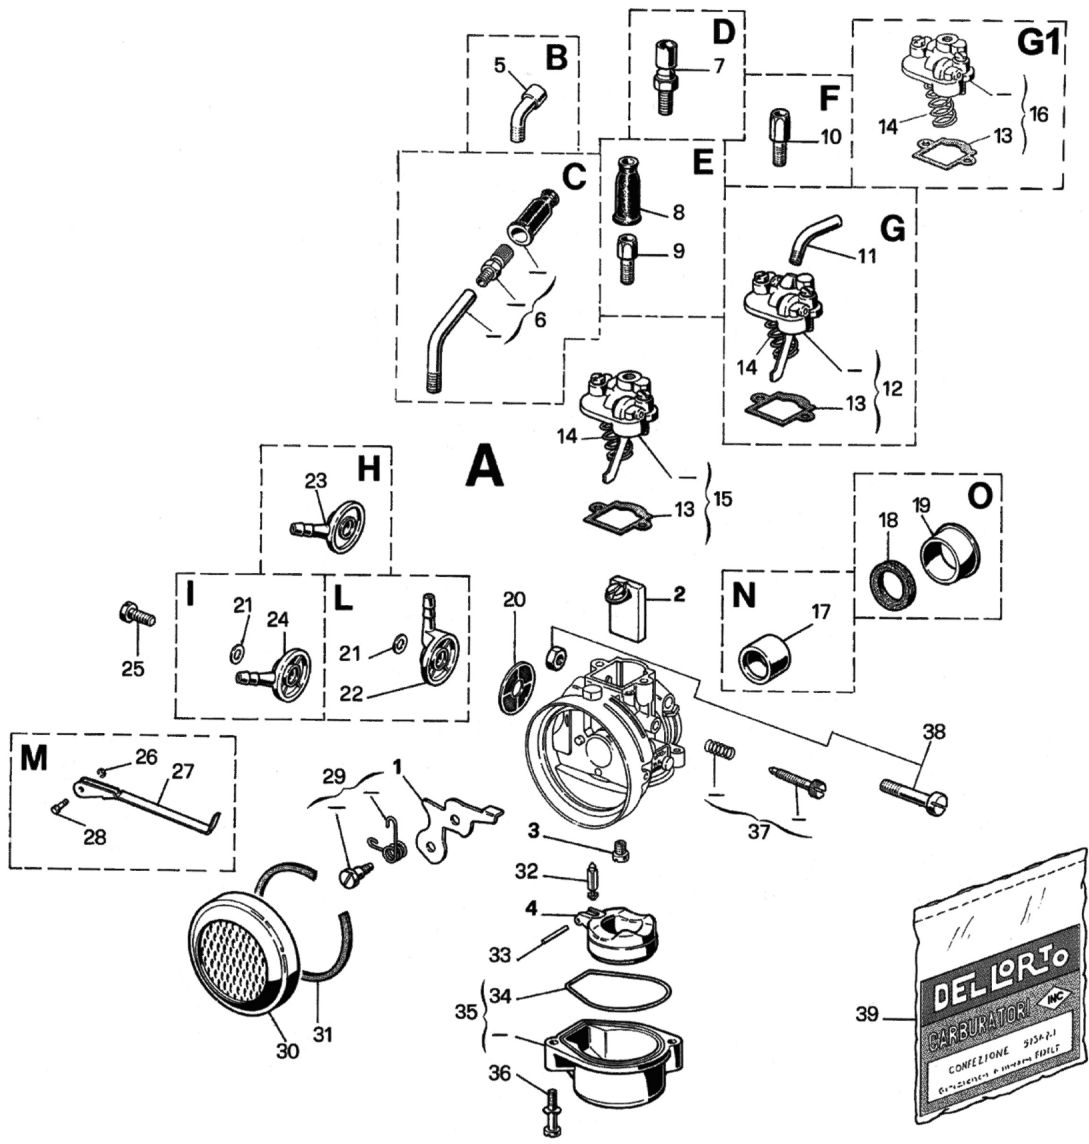

A01972 - 1972 CARB. SHA 14 12N

CARBURETOR SPARE PARTS FILE

N°	Part Number	Description	Qty
0	A01972	1972 CARB. SHA 14 12N	1
1	B06114.050	6114 AIR VALVE 50	1
2	B06108.002	6108 SLIDE 2	1
3	B01486.065	1486 PILOT JET 65	1
4	B06122.002	6122 FLOAT 2 gr. 3,5	1
6	B53039	53039 ELBOW KIT 40° PHBG-PHBH-SHA 114...-15...-16...	1
13	B52579	52579 GASKET KIT SHA 14...C-H-L-N-P-R-S-15...N-C-G-16...C-G	1
15	B09603	9603 FUEL MIXING CHAMBER COVER	1
18	B52579	52579 GASKET KIT SHA 14...C-H-L-N-P-R-S-15...N-C-G-16...C-G	1
19	B11362	11362 REDUCTION	1
20	B06109	6109 FUEL FILTER	1
21	B52579	52579 GASKET KIT SHA 14...C-H-L-N-P-R-S-15...N-C-G-16...C-G	1
23	B09249	9249 INLET PIPE	1
25	B04190	4190 SCREW	1
29	B53045	53045 AIR VALVE PIN KIT SHA 14-L-N-R-C-SS...H-15-C..	1
31	B52579	52579 GASKET KIT SHA 14...C-H-L-N-P-R-S-15...N-C-G-16...C-G	1
32	B02838	2838 FUEL BLANKING NEEDLE	1
33	B08773	8773 PIN	1
34	B52579	52579 GASKET KIT SHA 14...C-H-L-N-P-R-S-15...N-C-G-16...C-G	1
35	B13412	13412 BOWL	1
36	B11837	11837 SCREW	2
37	B53030	53030 SCREW KIT for SLIDE REG. SHA 10...-12...-13...-14...-1	1
38	B53049	53049 RUBBER SCREW KIT SHA 14-15-16	1
39	B52579	52579 GASKET KIT SHA 14...C-H-L-N-P-R-S-15...N-C-G-16...C-G	1