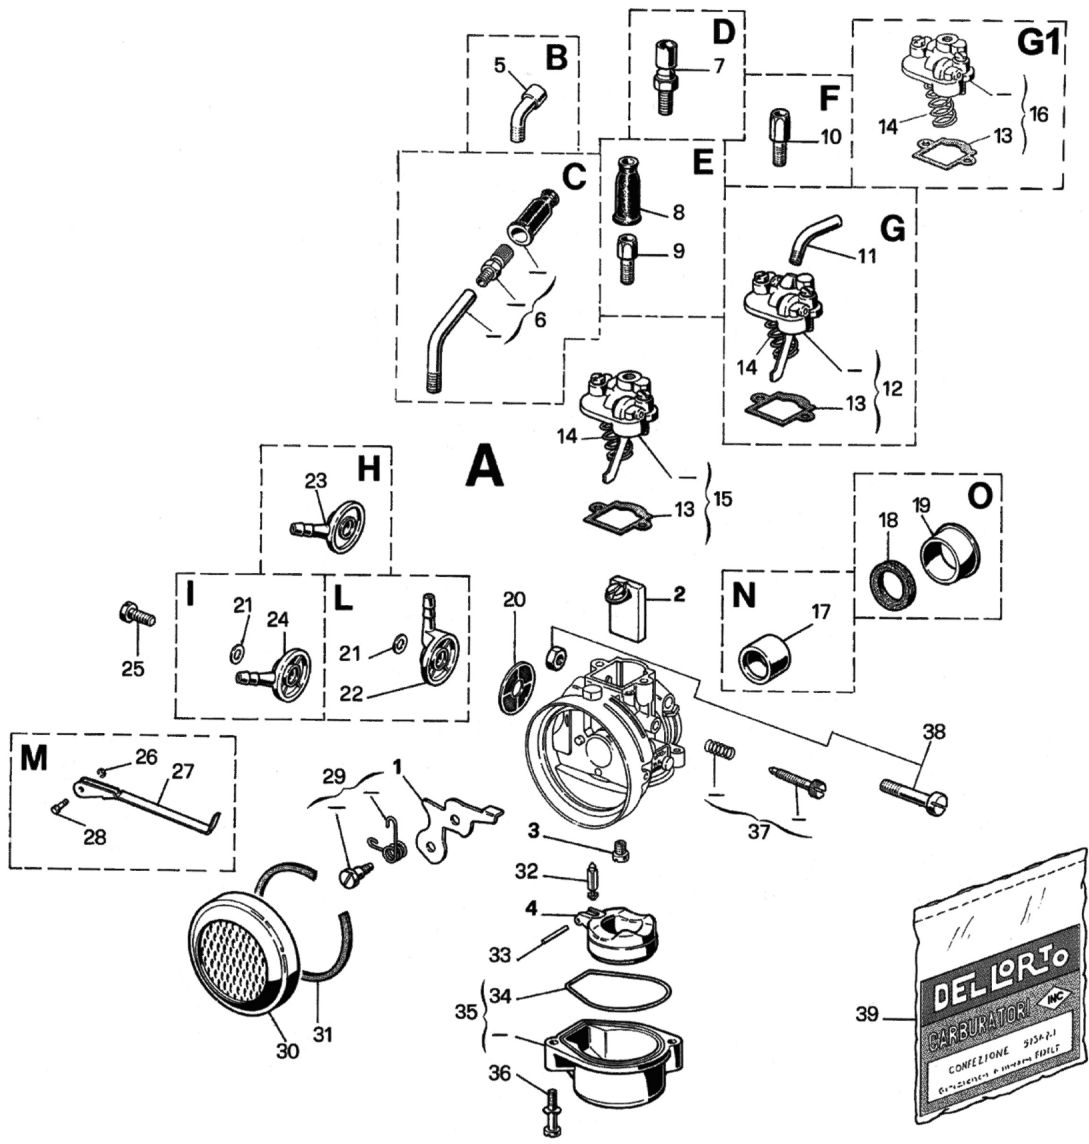

A02183 - 2183 CARB. SHA 14 14L

CARBURETOR SPARE PARTS FILE

N°	Part Number	Description	Qty
0	A02183	2183 CARB. SHA 14 14L	1
1	B06114.050	6114 AIR VALVE 50	1
2	B06108.011	6108 SLIDE 11	1
3	B01486.068	1486 PILOT JET 68	1
4	B06122.002	6122 FLOAT 2 gr. 3,5	1
6	B53036	53036 ELBOW KIT 90° PHBG-PHF-PHM-SHA 14...-15...-16...	1
8	B01476	1476 CAP	1
9	B09641	9641 FUEL MIXING CHAMBER COVER	1
15	B09603	9603 FUEL MIXING CHAMBER COVER	1
17	B12523	12523 REDUCTION	1
20	B11830	11830 FUEL FILTER	1
22	B06475	6475 BANJO	1
25	B04190	4190 SCREW	1
29	B53045	53045 AIR VALVE PIN KIT SHA 14-L-N-R-C-SS-..H-15-C-.	1
32	B02838	2838 FUEL BLANKING NEEDLE	1
33	B08773	8773 PIN	1
35	B13412	13412 BOWL	1
36	B11837	11837 SCREW	2
37	B53030	53030 SCREW KIT for SLIDE REG. SHA 10...-12...-13...-14...-1	1
38	B53049	53049 RUBBER SCREW KIT SHA 14-15-16	1
39	B52579	52579 GASKET KIT SHA 14...C-H-L-N-P-R-S-15...N-C-G-16...C-G	1