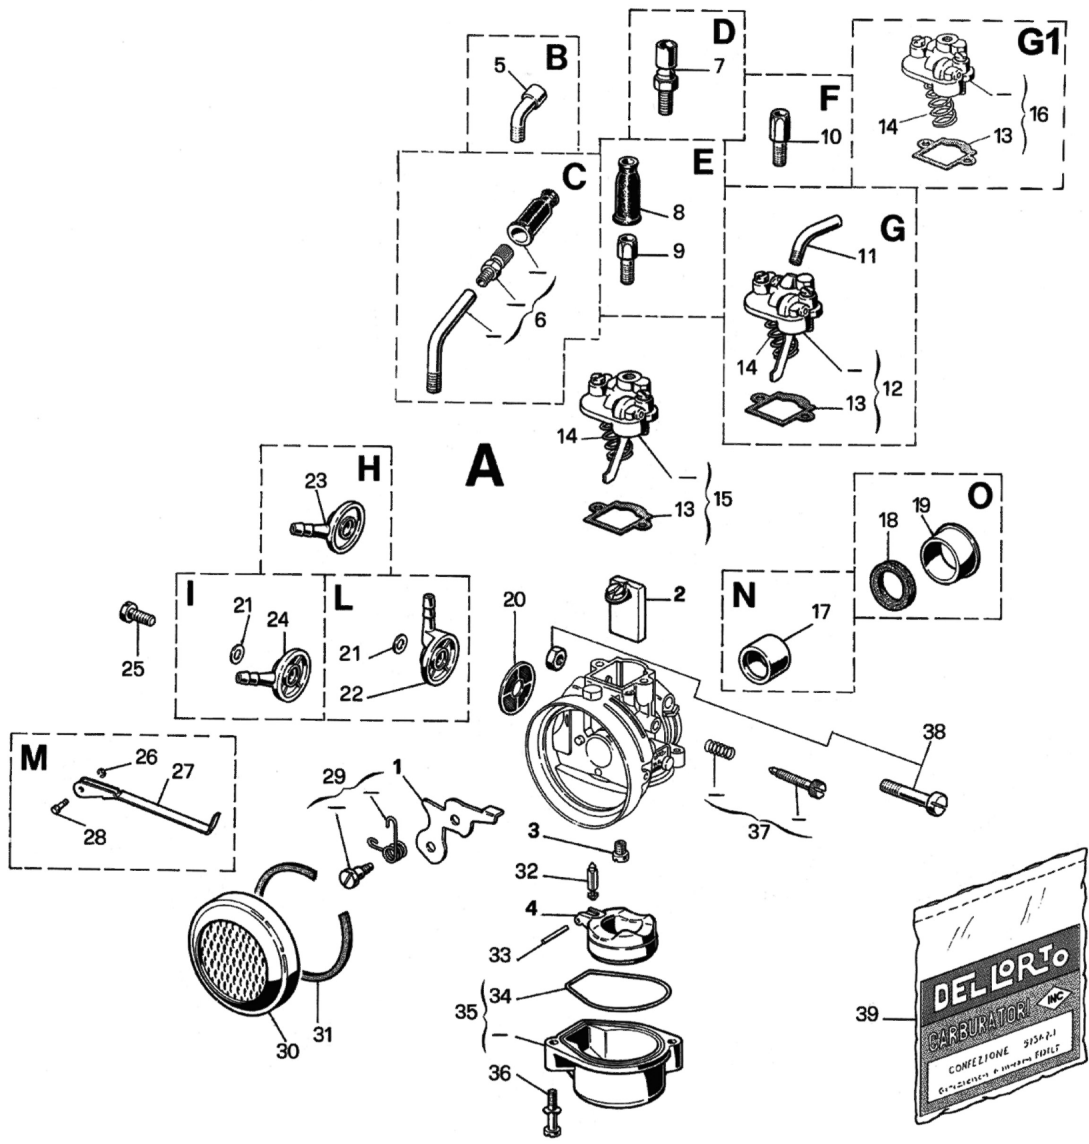

A02319 - 2319 CARB. SHA 14 12N

CARBURETOR SPARE PARTS FILE

N°	Part Number	Description	Qty
0	A02319	2319 CARB. SHA 14 12N	1
2	B06108.006	6108 SLIDE 6	1
3	B01486.058	1486 PILOT JET 58	1
4	B06122.002	6122 FLOAT 2 gr. 3,5	1
7	B10573.050	10573 AIR VALVE 50	1
8	B01476	1476 CAP	1
13	B52579	52579 GASKET KIT SHA 14...C-H-L-N-P-R-S-15...N-C-G-16...C-G	1
15	B09603	9603 FUEL MIXING CHAMBER COVER	1
18	B52579	52579 GASKET KIT SHA 14...C-H-L-N-P-R-S-15...N-C-G-16...C-G	1
19	B11362	11362 REDUCTION	1
20	B06109	6109 FUEL FILTER	1
21	B52579	52579 GASKET KIT SHA 14...C-H-L-N-P-R-S-15...N-C-G-16...C-G	1
23	B09249	9249 INLET PIPE	1
25	B04190	4190 SCREW	1
29	B53045	53045 AIR VALVE PIN KIT SHA 14-L-N-R-C-SS...H-15-C-	1
31	B52579	52579 GASKET KIT SHA 14...C-H-L-N-P-R-S-15...N-C-G-16...C-G	1
32	B02838	2838 FUEL BLANKING NEEDLE	1
33	B08773	8773 PIN	1
34	B52579	52579 GASKET KIT SHA 14...C-H-L-N-P-R-S-15...N-C-G-16...C-G	1
35	B13412	13412 BOWL	1
36	B11837	11837 SCREW	2
37	B53030	53030 SCREW KIT for SLIDE REG. SHA 10...-12...-13...-14...-1	1
38	B53049	53049 RUBBER SCREW KIT SHA 14-15-16	1
39	B52579	52579 GASKET KIT SHA 14...C-H-L-N-P-R-S-15...N-C-G-16...C-G	1