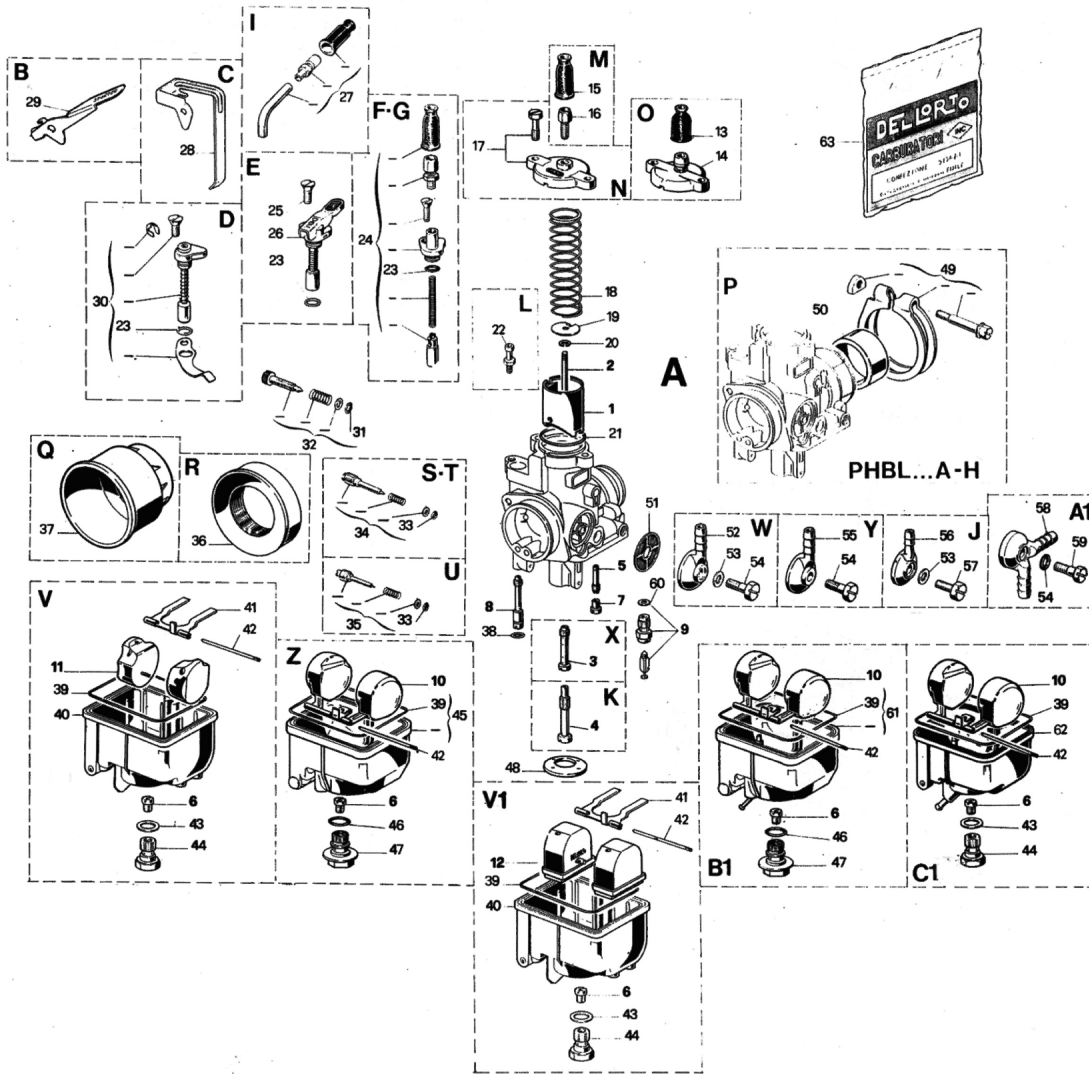

A02707 - 2707 CARB. PHBL 22 AS

CARBURETOR SPARE PARTS FILE

N°	Part Number	Description	Qty
0	A02707	2707 CARB. PHBL 22 AS	1
1	B09645.040	9645 SLIDE 40	1
2	B02265.022	2265 CONICAL NEEDLE D 22	1
4	B09564.264	9564 NEEDLE JET AQ 264	1
6	B06413.090	6413 MAIN JET 90	1
7	B01486.050	1486 PILOT JET 50	1
8	B07746.060	7746 JET 60	1
9	B09436.200	9436 FLOAT NEEDLE VALVE 200	1
9	B10375.200	10375 FLOAT NEEDLE VALVE 200	1
10	B09010.002	9010 FLOAT 2 gr. 6,5	1
16	B01104	1104 SCREW	1
17	B53033	53033 SLIDE COVER KIT PHBL	1
18	B09644	9644 SPRING	1
19	B09563	9563 TAB WASHER	1
20	B09596	9596 CLIP	1
21	B52524	52524 GASKET KIT PHBL...A-B-E-G-H	1
23	B52524	52524 GASKET KIT PHBL...A-B-E-G-H	1
25	B07745	7745 SCREW	1
26	B08294	8294 STARTER	1
31	B52524	52524 GASKET KIT PHBL...A-B-E-G-H	1
32	B53028	53028 SCREW KIT for SLIDE REG. PHBE	1
33	B52524	52524 GASKET KIT PHBL...A-B-E-G-H	1
34	B53022	53022 SCREW KIT for MIN. REG. PHBH-PHBL-PHF-PHM	1
38	B52524	52524 GASKET KIT PHBL...A-B-E-G-H	1
39	B52524	52524 GASKET KIT PHBL...A-B-E-G-H	1
42	B07346	7346 PIN	1
43	B52524	52524 GASKET KIT PHBL...A-B-E-G-H	1
45	B13781	13781 BOWL	1
46	B52524	52524 GASKET KIT PHBL...A-B-E-G-H	1
47	B11771	11771 PLUG	1
48	B09996	9996 BOTTOM	1
49	B53018	53018 CLAMP KIT PHBL	1
50	B06977	6977 INSULATING ADAPTER	1
51	B06109	6109 FUEL FILTER	1
53	B52524	52524 GASKET KIT PHBL...A-B-E-G-H	1
54	B04568	4568 SCREW	1
55	B09250	9250 INLET PIPE	1
60	B52524	52524 GASKET KIT PHBL...A-B-E-G-H	1
63	B52524	52524 GASKET KIT PHBL...A-B-E-G-H	1