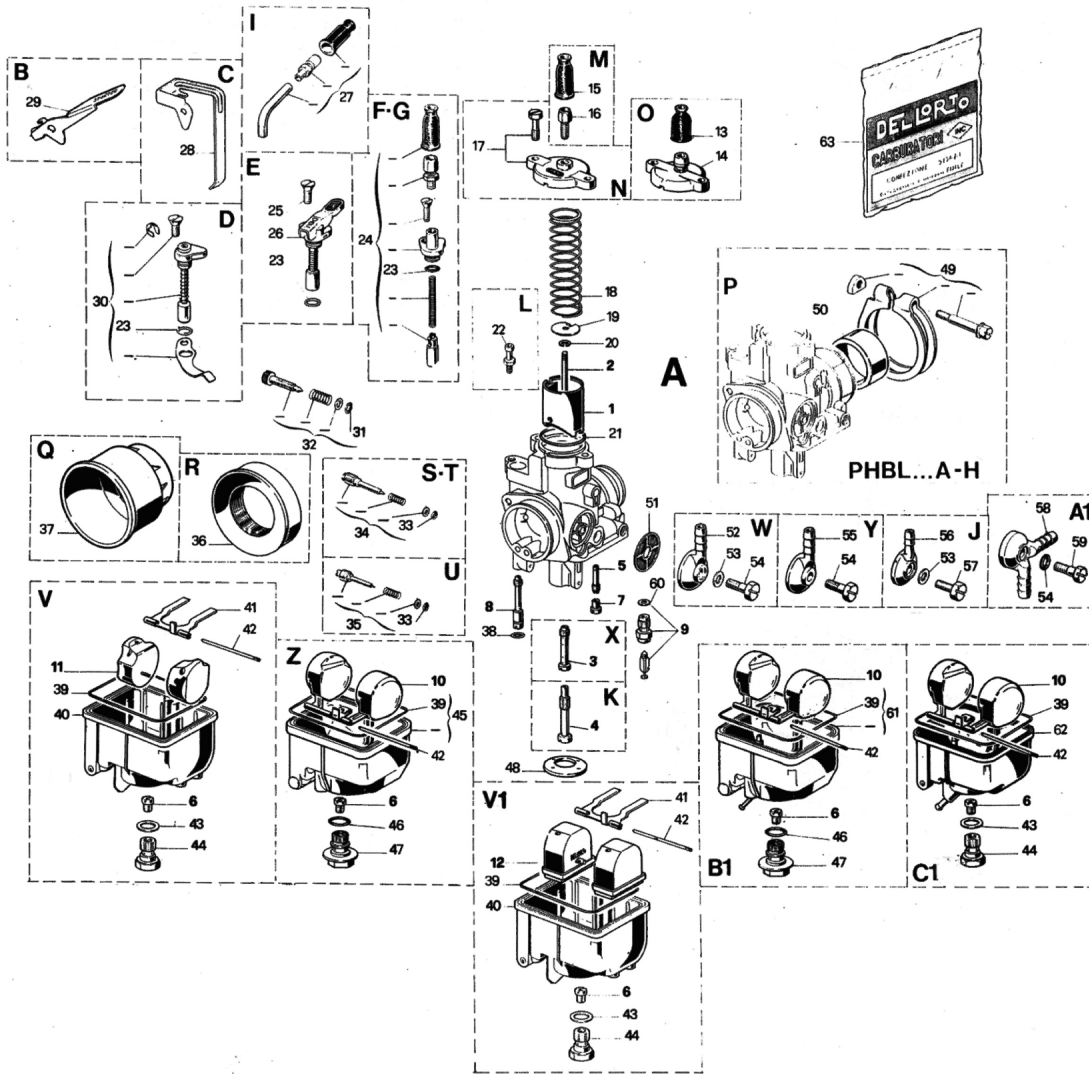

A02710 - 2710 CARB. PHBL 24 AS

CARBURETOR SPARE PARTS FILE

N°	Part Number	Description	Qty
0	A02710	2710 CARB. PHBL 24 AS	1
1	B09645.040	9645 SLIDE 40	1
2	B02265.024	2265 CONICAL NEEDLE D 24	1
3	B08358.268	8358 NEEDLE JET K 268	1
6	B06413.110	6413 MAIN JET 110	1
7	B01486.050	1486 PILOT JET 50	1
8	B07746.070	7746 JET 70	1
9	B09436.200	9436 FLOAT NEEDLE VALVE 200	1
9	B10375.200	10375 FLOAT NEEDLE VALVE 200	1
10	B09010.001	9010 FLOAT 1 gr. 9,5	1
16	B01104	1104 SCREW	1
17	B53033	53033 SLIDE COVER KIT PHBL	1
18	B09644	9644 SPRING	1
19	B09563	9563 TAB WASHER	1
20	B09596	9596 CLIP	1
21	B52524	52524 GASKET KIT PHBL...A-B-E-G-H	1
23	B52524	52524 GASKET KIT PHBL...A-B-E-G-H	1
25	B07745	7745 SCREW	1
26	B08294	8294 STARTER	1
31	B52524	52524 GASKET KIT PHBL...A-B-E-G-H	1
32	B53028	53028 SCREW KIT for SLIDE REG. PHBE	1
33	B52524	52524 GASKET KIT PHBL...A-B-E-G-H	1
34	B53022	53022 SCREW KIT for MIN. REG. PHBH-PHBL-PHF-PHM	1
38	B52524	52524 GASKET KIT PHBL...A-B-E-G-H	1
39	B52524	52524 GASKET KIT PHBL...A-B-E-G-H	1
42	B07346	7346 PIN	1
43	B52524	52524 GASKET KIT PHBL...A-B-E-G-H	1
45	B13781	13781 BOWL	1
46	B52524	52524 GASKET KIT PHBL...A-B-E-G-H	1
47	B11771	11771 PLUG	1
49	B53018	53018 CLAMP KIT PHBL	1
50	B06977	6977 INSULATING ADAPTER	1
51	B06109	6109 FUEL FILTER	1
53	B52524	52524 GASKET KIT PHBL...A-B-E-G-H	1
54	B04568	4568 SCREW	1
55	B09250	9250 INLET PIPE	1
60	B52524	52524 GASKET KIT PHBL...A-B-E-G-H	1
63	B52524	52524 GASKET KIT PHBL...A-B-E-G-H	1