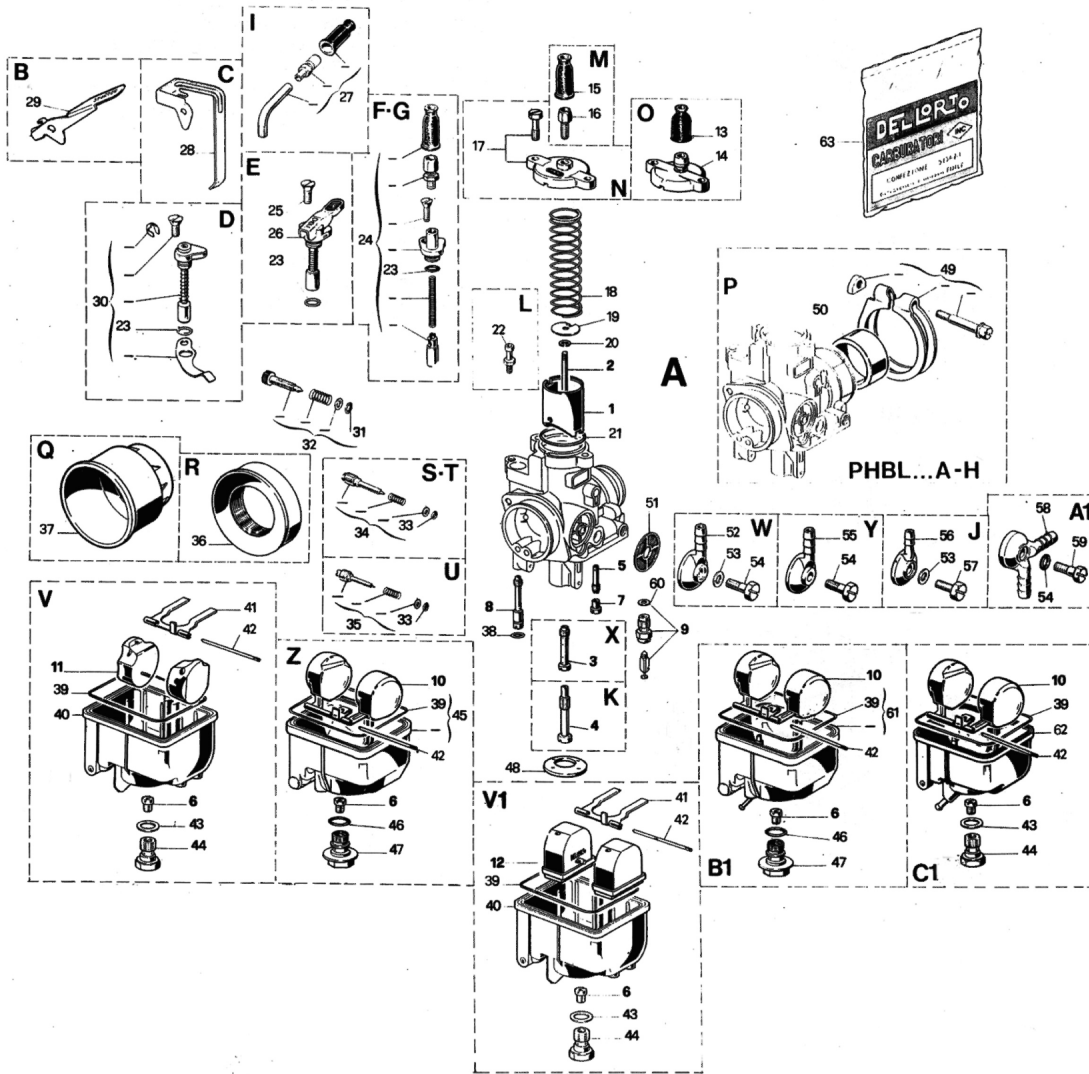

A02713 - 2713 CARB. PHBL 22 AD

CARBURETOR SPARE PARTS FILE

N°	Part Number	Description	Qty
0	A02713	2713 CARB. PHBL 22 AD	1
1	B09645.040	9645 SLIDE 40	1
2	B02265.022	2265 CONICAL NEEDLE D 22	1
4	B09564.264	9564 NEEDLE JET AQ 264	1
6	B06413.090	6413 MAIN JET 90	1
7	B01486.050	1486 PILOT JET 50	1
8	B07746.060	7746 JET 60	1
9	B09436.200	9436 FLOAT NEEDLE VALVE 200	1
9	B10375.200	10375 FLOAT NEEDLE VALVE 200	1
10	B09010.002	9010 FLOAT 2 gr. 6,5	1
16	B01104	1104 SCREW	1
17	B53033	53033 SLIDE COVER KIT PHBL	1
18	B09644	9644 SPRING	1
19	B09563	9563 TAB WASHER	1
20	B09596	9596 CLIP	1
21	B52524	52524 GASKET KIT PHBL...A-B-E-G-H	1
23	B52524	52524 GASKET KIT PHBL...A-B-E-G-H	1
25	B07745	7745 SCREW	1
26	B08294	8294 STARTER	1
31	B52524	52524 GASKET KIT PHBL...A-B-E-G-H	1
32	B53028	53028 SCREW KIT for SLIDE REG. PHBE	1
33	B52524	52524 GASKET KIT PHBL...A-B-E-G-H	1
34	B53022	53022 SCREW KIT for MIN. REG. PHBH-PHBL-PHF-PHM	1
38	B52524	52524 GASKET KIT PHBL...A-B-E-G-H	1
39	B52524	52524 GASKET KIT PHBL...A-B-E-G-H	1
42	B07346	7346 PIN	1
43	B52524	52524 GASKET KIT PHBL...A-B-E-G-H	1
45	B13781	13781 BOWL	1
46	B52524	52524 GASKET KIT PHBL...A-B-E-G-H	1
47	B11771	11771 PLUG	1
48	B09996	9996 BOTTOM	1
49	B53018	53018 CLAMP KIT PHBL	1
50	B06977	6977 INSULATING ADAPTER	1
51	B06109	6109 FUEL FILTER	1
53	B52524	52524 GASKET KIT PHBL...A-B-E-G-H	1
54	B04568	4568 SCREW	1
55	B09250	9250 INLET PIPE	1
60	B52524	52524 GASKET KIT PHBL...A-B-E-G-H	1
63	B52524	52524 GASKET KIT PHBL...A-B-E-G-H	1