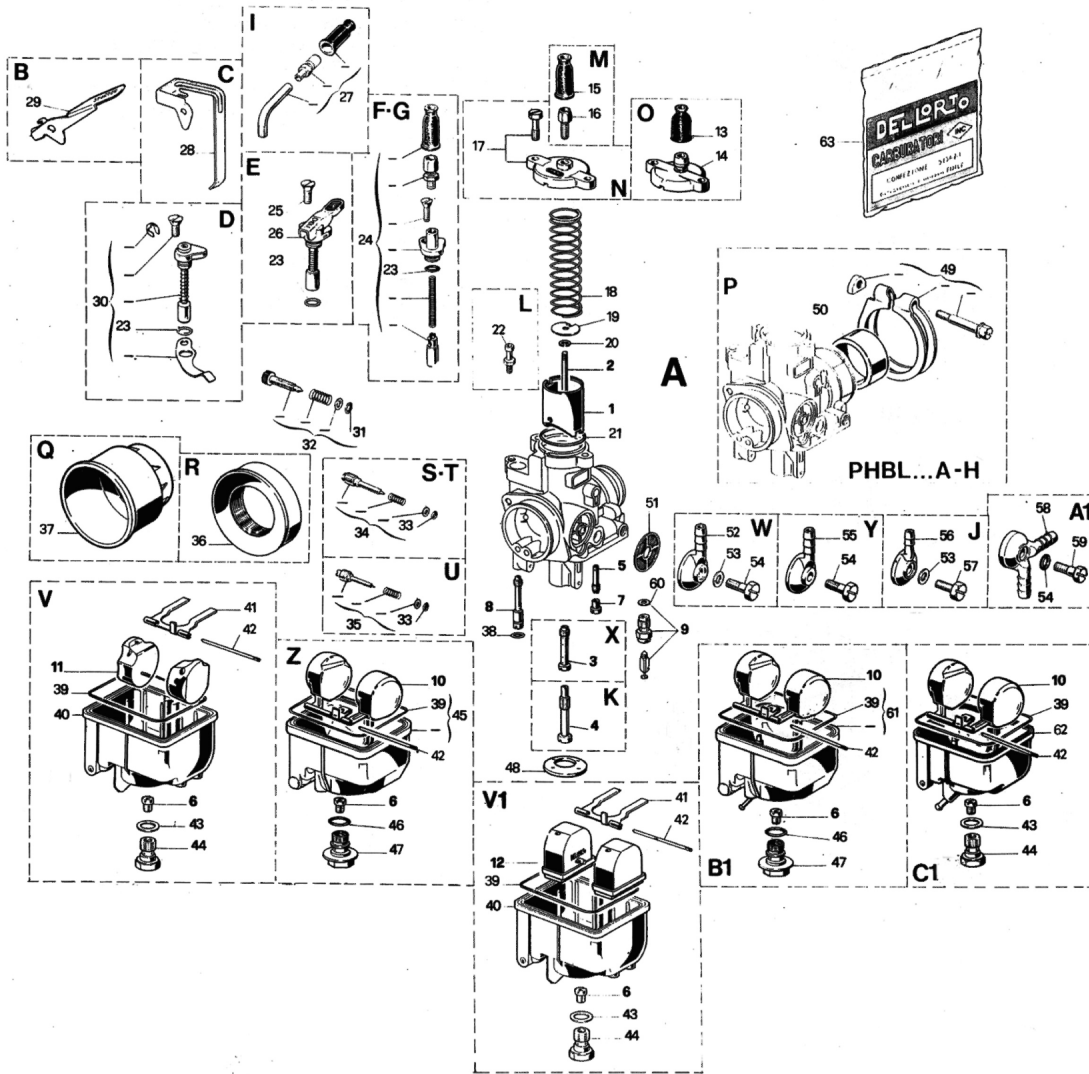

A02715 - 2715 CARB. PHBL 24 AS

CARBURETOR SPARE PARTS FILE

N°	Part Number	Description	Qty
0	A02715	2715 CARB. PHBL 24 AS	1
1	B09645.040	9645 SLIDE 40	1
2	B02265.022	2265 CONICAL NEEDLE D 22	1
4	B09564.264	9564 NEEDLE JET AQ 264	1
6	B06413.100	6413 MAIN JET 100	1
7	B01486.050	1486 PILOT JET 50	1
8	B07746.060	7746 JET 60	1
9	B09436.200	9436 FLOAT NEEDLE VALVE 200	1
9	B10375.200	10375 FLOAT NEEDLE VALVE 200	1
10	B09010.002	9010 FLOAT 2 gr. 6,5	1
16	B01104	1104 SCREW	1
17	B53033	53033 SLIDE COVER KIT PHBL	1
18	B09644	9644 SPRING	1
19	B09563	9563 TAB WASHER	1
20	B09596	9596 CLIP	1
21	B52524	52524 GASKET KIT PHBL...A-B-E-G-H	1
23	B52524	52524 GASKET KIT PHBL...A-B-E-G-H	1
25	B07745	7745 SCREW	1
26	B08294	8294 STARTER	1
31	B52524	52524 GASKET KIT PHBL...A-B-E-G-H	1
32	B53028	53028 SCREW KIT for SLIDE REG. PHBE	1
33	B52524	52524 GASKET KIT PHBL...A-B-E-G-H	1
34	B53022	53022 SCREW KIT for MIN. REG. PHBH-PHBL-PHF-PHM	1
38	B52524	52524 GASKET KIT PHBL...A-B-E-G-H	1
39	B52524	52524 GASKET KIT PHBL...A-B-E-G-H	1
42	B07346	7346 PIN	1
43	B52524	52524 GASKET KIT PHBL...A-B-E-G-H	1
45	B13781	13781 BOWL	1
46	B52524	52524 GASKET KIT PHBL...A-B-E-G-H	1
47	B11771	11771 PLUG	1
48	B09996	9996 BOTTOM	1
49	B53018	53018 CLAMP KIT PHBL	1
50	B06977	6977 INSULATING ADAPTER	1
51	B06109	6109 FUEL FILTER	1
53	B52524	52524 GASKET KIT PHBL...A-B-E-G-H	1
54	B04568	4568 SCREW	1
55	B09250	9250 INLET PIPE	1
60	B52524	52524 GASKET KIT PHBL...A-B-E-G-H	1
63	B52524	52524 GASKET KIT PHBL...A-B-E-G-H	1