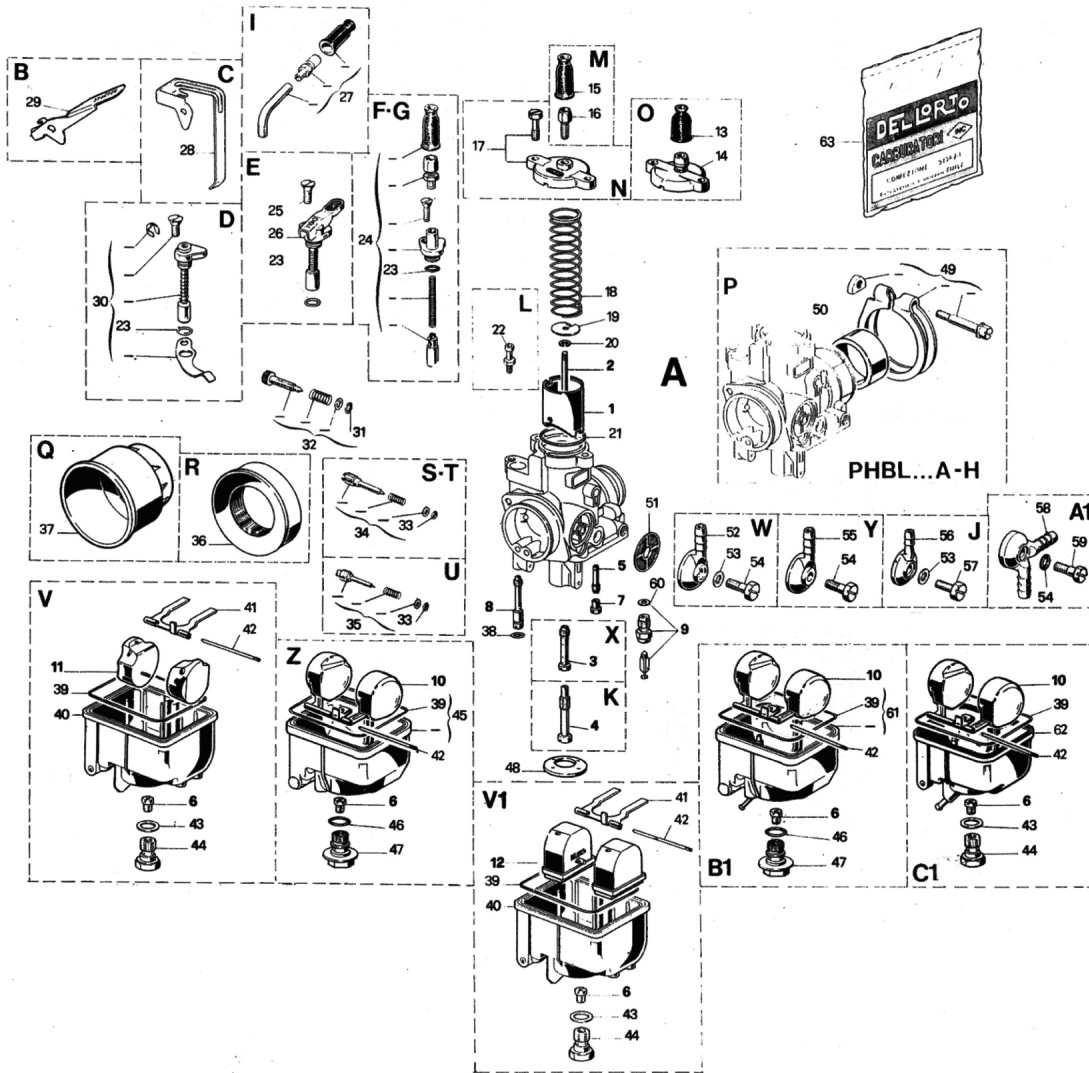

A02841 - 2841 CARB. PHBL 26 BS

CARBURETOR SPARE PARTS FILE

N°	Part Number	Description	Qty
0	A02841	2841 CARB. PHBL 26 BS	1
1	B09645.060	9645 SLIDE 60	1
2	B02265.036	2265 CONICAL NEEDLE D 36	1
3	B08358.270	8358 NEEDLE JET K 270	1
6	B06413.122	6413 MAIN JET 122	1
7	B01486.030	1486 PILOT JET 30	1
8	B07746.060	7746 JET 60	1
9	B10375.200	10375 FLOAT NEEDLE VALVE 200	1
12	B15760.005	15760 FLOAT 5 gr. 3	2
15	B11377	11377 CAP	1
17	B53033	53033 SLIDE COVER KIT PHBL	1
18	B09644	9644 SPRING	1
19	B09563	9563 TAB WASHER	1
20	B09596	9596 CLIP	1
21	B52524	52524 GASKET KIT PHBL...A-B-E-G-H	1
23	B52524	52524 GASKET KIT PHBL...A-B-E-G-H	1
25	B07745	7745 SCREW	1
26	B08294	8294 STARTER	1
27	B53038	53038 ELBOW KIT 50° PHBG-PHBH-PHM-SSHA 14...-15...-16...	1
31	B52524	52524 GASKET KIT PHBL...A-B-E-G-H	1
32	B53028	53028 SCREW KIT for SLIDE REG. PHBE	1
33	B52524	52524 GASKET KIT PHBL...A-B-E-G-H	1
34	B53022	53022 SCREW KIT for MIN. REG. PHBH-PHBL-PHF-PHM	1
38	B52524	52524 GASKET KIT PHBL...A-B-E-G-H	1
39	B52524	52524 GASKET KIT PHBL...A-B-E-G-H	1
40	B13590	13590 BOWL	1
41	B13154	13154 BEAM-ENGINE	1
42	B07346	7346 PIN	1
43	B52524	52524 GASKET KIT PHBL...A-B-E-G-H	1
44	B06267	6267 PLUG	1
46	B52524	52524 GASKET KIT PHBL...A-B-E-G-H	1
51	B06109	6109 FUEL FILTER	1
53	B52524	52524 GASKET KIT PHBL...A-B-E-G-H	1
56	B08752	8752 BANJO	1
57	B04053	4053 SCREW	1
60	B52524	52524 GASKET KIT PHBL...A-B-E-G-H	1
63	B52524	52524 GASKET KIT PHBL...A-B-E-G-H	1