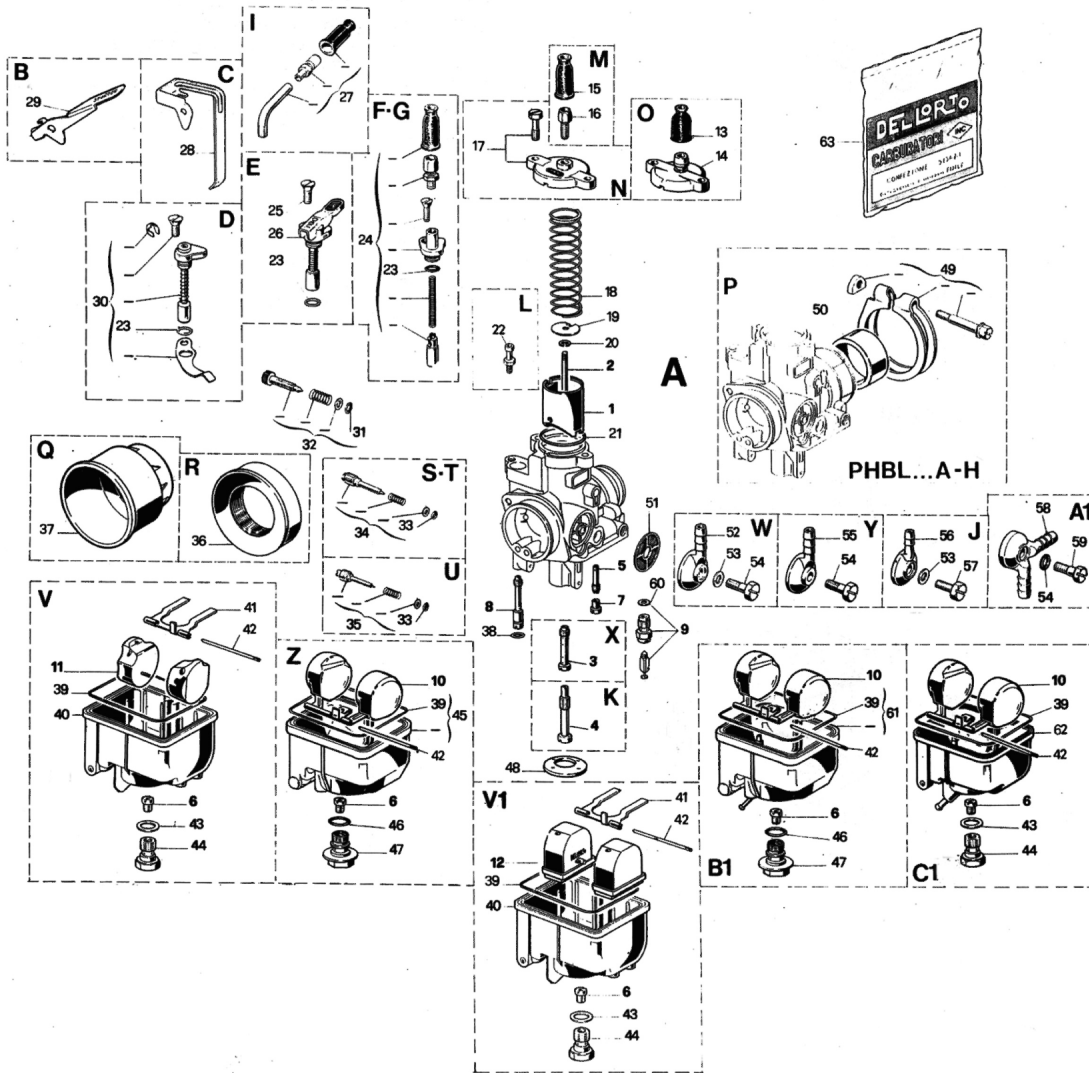

A02854 - 2854 CARB. PHBL 26 BS

CARBURETOR SPARE PARTS FILE

N°	Part Number	Description	Qty
0	A02854	2854 CARB. PHBL 26 BS	1
1	B09645.060	9645 SLIDE 60	1
2	B02265.036	2265 CONICAL NEEDLE D 36	1
3	B08358.270	8358 NEEDLE JET K 270	1
6	B06413.110	6413 MAIN JET 110	1
7	B01486.030	1486 PILOT JET 30	1
8	B07746.060	7746 JET 60	1
9	B08649.250	8649 FLOAT NEEDLE VALVE 250	1
12	B15760.005	15760 FLOAT 5 gr. 3	2
15	B11377	11377 CAP	1
17	B53033	53033 SLIDE COVER KIT PHBL	1
18	B09644	9644 SPRING	1
19	B09563	9563 TAB WASHER	1
20	B09596	9596 CLIP	1
21	B52524	52524 GASKET KIT PHBL...A-B-E-G-H	1
23	B52524	52524 GASKET KIT PHBL...A-B-E-G-H	1
25	B07745	7745 SCREW	1
26	B08294	8294 STARTER	1
31	B52524	52524 GASKET KIT PHBL...A-B-E-G-H	1
32	B53028	53028 SCREW KIT for SLIDE REG. PHBE	1
33	B52524	52524 GASKET KIT PHBL...A-B-E-G-H	1
34	B53022	53022 SCREW KIT for MIN. REG. PHBH-PHBL-PHF-PHM	1
38	B52524	52524 GASKET KIT PHBL...A-B-E-G-H	1
39	B52524	52524 GASKET KIT PHBL...A-B-E-G-H	1
40	B13590	13590 BOWL	1
41	B13154	13154 BEAM-ENGINE	1
42	B07346	7346 PIN	1
43	B52524	52524 GASKET KIT PHBL...A-B-E-G-H	1
44	B06267	6267 PLUG	1
46	B52524	52524 GASKET KIT PHBL...A-B-E-G-H	1
51	B06109	6109 FUEL FILTER	1
53	B52524	52524 GASKET KIT PHBL...A-B-E-G-H	1
56	B08752	8752 BANJO	1
57	B04053	4053 SCREW	1
60	B52524	52524 GASKET KIT PHBL...A-B-E-G-H	1
63	B52524	52524 GASKET KIT PHBL...A-B-E-G-H	1