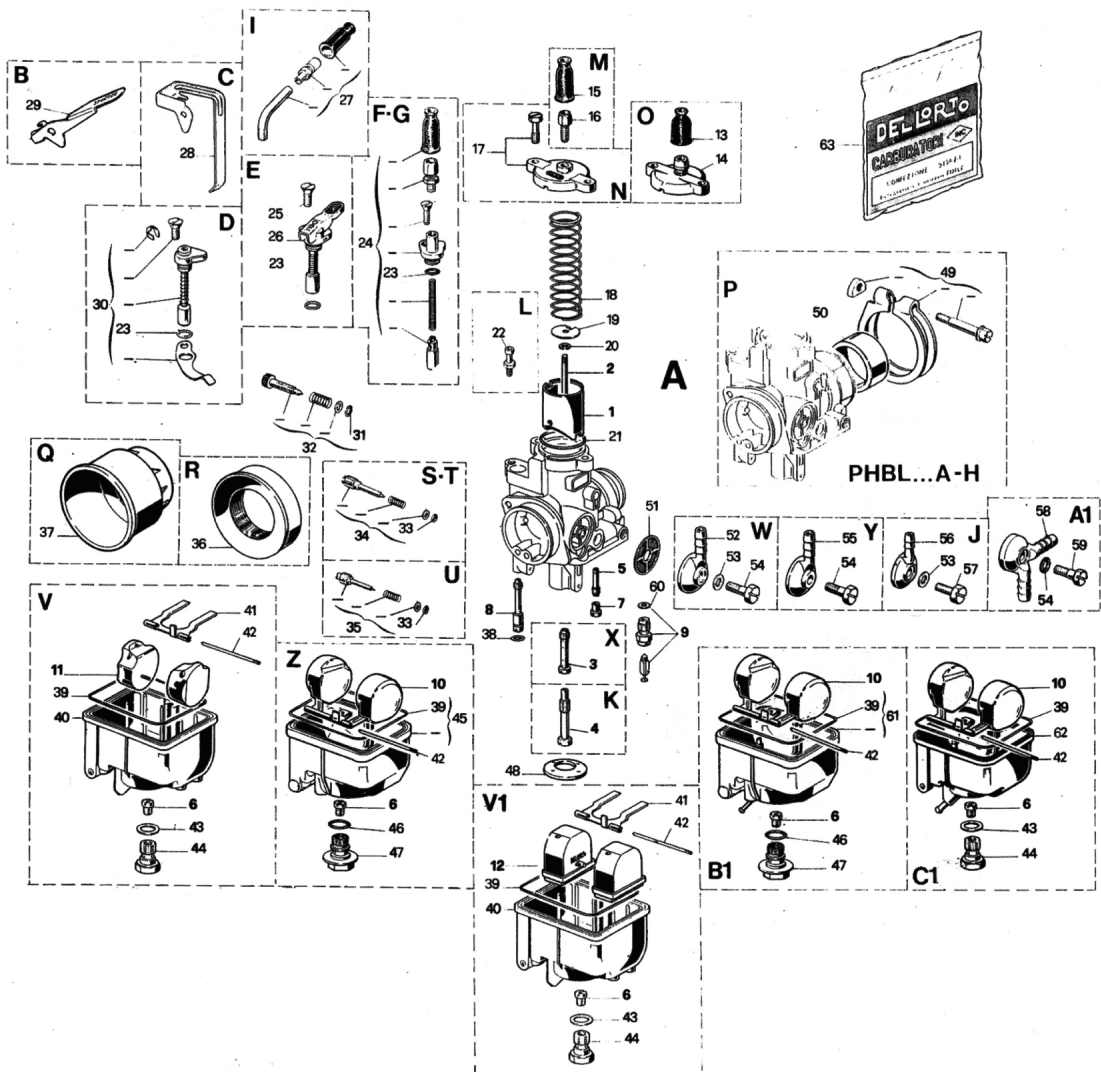

A02864 - 2864 CARB. PHBL 22 BS

CARBURETOR SPARE PARTS FILE

N°	Part Number	Description	Qty
0	A02864	2864 CARB. PHBL 22 BS	1
1	B09645.030	9645 SLIDE 30	1
2	B02265.031	2265 CONICAL NEEDLE D 31	1
3	B12078.264	12078 NEEDLE JET DA 264	1
6	B06413.090	6413 MAIN JET 90	1
7	B01486.052	1486 PILOT JET 52	1
8	B07746.060	7746 JET 60	1
9	B08649.300	8649 FLOAT NEEDLE VALVE 300	1
12	B15760.005	15760 FLOAT 5 gr. 3	2
15	B11377	11377 CAP	1
17	B53033	53033 SLIDE COVER KIT PHBL	1
18	B09644	9644 SPRING	1
19	B09563	9563 TAB WASHER	1
20	B09596	9596 CLIP	1
21	B52524	52524 GASKET KIT PHBL...A-B-E-G-H	1
23	B52524	52524 GASKET KIT PHBL...A-B-E-G-H	1
25	B07745	7745 SCREW	1
26	B08294	8294 STARTER	1
31	B52524	52524 GASKET KIT PHBL...A-B-E-G-H	1
32	B53028	53028 SCREW KIT for SLIDE REG. PHBE	1
33	B52524	52524 GASKET KIT PHBL...A-B-E-G-H	1
34	B53022	53022 SCREW KIT for MIN. REG. PHBH-PHBL-PHF-PHM	1
36	B10323	10323 CONNECTION	1
38	B52524	52524 GASKET KIT PHBL...A-B-E-G-H	1
39	B52524	52524 GASKET KIT PHBL...A-B-E-G-H	1
40	B13590	13590 BOWL	1
41	B13154	13154 BEAM-ENGINE	1
42	B07346	7346 PIN	1
43	B52524	52524 GASKET KIT PHBL...A-B-E-G-H	1
44	B06267	6267 PLUG	1
46	B52524	52524 GASKET KIT PHBL...A-B-E-G-H	1
51	B06109	6109 FUEL FILTER	1
53	B52524	52524 GASKET KIT PHBL...A-B-E-G-H	1
56	B08752	8752 BANJO	1
57	B04053	4053 SCREW	1
60	B52524	52524 GASKET KIT PHBL...A-B-E-G-H	1
63	B52524	52524 GASKET KIT PHBL...A-B-E-G-H	1