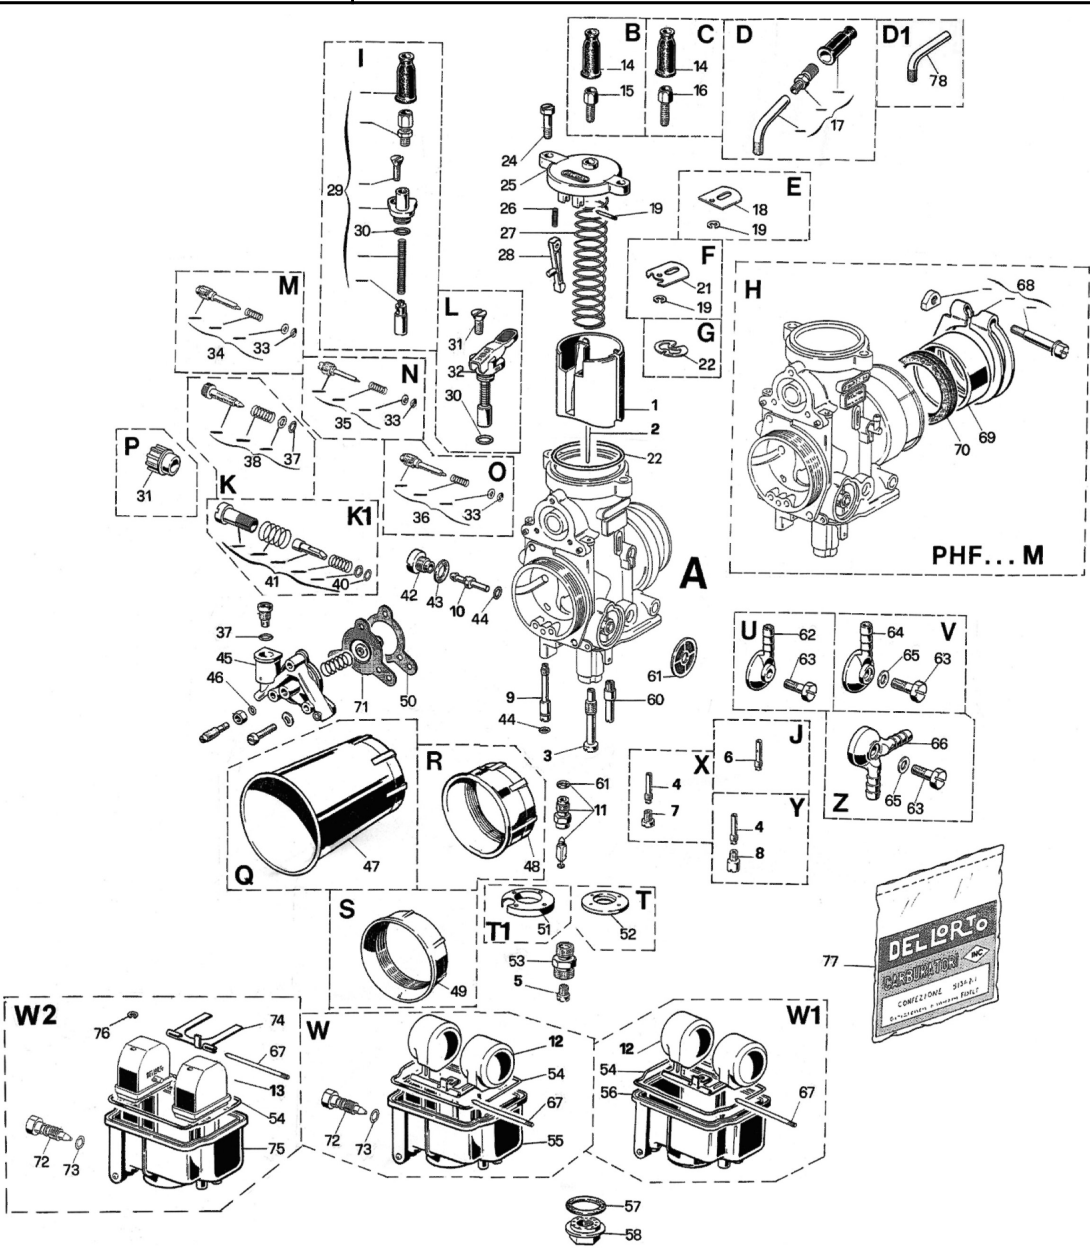

A04676 - 4676 CARB. PHF 36 DS1

CARBURETOR SPARE PARTS FILE

N°	Part Number	Description	Qty
0	A04676	4676 CARB. PHF 36 DS1	1
1	B11570.603	11570 SLIDE 60/3	1
2	B08530.018	8530 CONICAL NEEDLE K 18	1
3	B09593.268	9593 NEEDLE JET AR 268	1
6	B06413.130	6413 MAIN JET 130	1
7	B01486.050	1486 PILOT JET 50	1
9	B07746.070	7746 JET 70	1
10	B07851.033	7851 JET 33	1
11	B08649.300	8649 FLOAT NEEDLE VALVE 300	1
12	B07450.001	7450 FLOAT 1 gr. 8,5	1
14	B11377	11377 CAP	1
17	B53036	53036 ELBOW KIT 90° PHBG-PHF-PHM-SHA 14...-15...-16...	1
20	B10924	10924 PIN	1
22	B08525	8525 CLIP	1
23	B52547	52547 GASKET KIT PHF... A-B-C-D-E-G-H-N-P	1
24	B08542	8542 SCREW	2
25	B10922	10922 FUEL MIXING CHAMBER COVER	1
26	B07415	7415 SPRING	1
27	B08532	8532 SPRING	1
28	B08426	8426 LEVER	1
29	B53007	53007 LEVER STARTER KIT PHM	1
30	B52547	52547 GASKET KIT PHF... A-B-C-D-E-G-H-N-P	1
31	B07745	7745 SCREW	1
33	B52547	52547 GASKET KIT PHF... A-B-C-D-E-G-H-N-P	1
36	B53084	53084 MIX SCREW KIT for MIN. PHF-PHM	1
37	B52547	52547 GASKET KIT PHF... A-B-C-D-E-G-H-N-P	1
40	B52547	52547 GASKET KIT PHF... A-B-C-D-E-G-H-N-P	1
41	B53076	53076 SCREW KIT for GAS SLIDE REG. PHF-PPHM	1
42	B10747	10747 PLUG	1
43	B52547	52547 GASKET KIT PHF... A-B-C-D-E-G-H-N-P	1
44	B52547	52547 GASKET KIT PHF... A-B-C-D-E-G-H-N-P	1
45	B53034	53034 KIT PUMP COVER PHF	1
46	B52547	52547 GASKET KIT PHF... A-B-C-D-E-G-H-N-P	1
50	B52547	52547 GASKET KIT PHF... A-B-C-D-E-G-H-N-P	1
53	B08885	8885 JET HOLDER	1
54	B52547	52547 GASKET KIT PHF... A-B-C-D-E-G-H-N-P	1
57	B52547	52547 GASKET KIT PHF... A-B-C-D-E-G-H-N-P	1
58	B10238	10238 PLUG	1
59	B06109	6109 FUEL FILTER	1
61	B52547	52547 GASKET KIT PHF... A-B-C-D-E-G-H-N-P	1
62	B09250	9250 INLET PIPE	1
63	B04568	4568 SCREW	1
65	B52547	52547 GASKET KIT PHF... A-B-C-D-E-G-H-N-P	1
67	B07346	7346 PIN	1
70	B52547	52547 GASKET KIT PHF... A-B-C-D-E-G-H-N-P	1
73	B52547	52547 GASKET KIT PHF... A-B-C-D-E-G-H-N-P	1
77	B52547	52547 GASKET KIT PHF... A-B-C-D-E-G-H-N-P	1