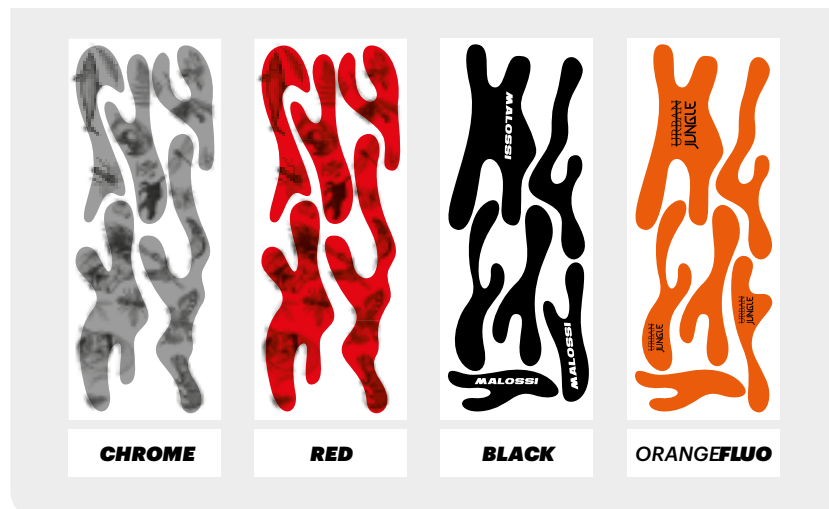

KIT ADESIVI URBAN JUNGLE

Kit of Urban Jungle stickers

3319284

€ 20.00

Kit composto da 4 cartelle dimensioni 50 x 23 cm.

“Welcome to the jungle, it gets worse here every day”.

In effetti, i Guns&Roses già negli anni 80 ci avevano visto giusto. Ma anche quando tutto ci sembra che stia andando a rotoli, almeno abbiamo il nostro fido destriero sulle due ruote. Lui non tradisce. Lui è fido, ma può essere anche molto figo. Siete come noi: avete sempre paura di passare inosservati. Pensando a voi abbiamo pensato a gadget più wild per il vostro mezzo, una volta che avrete modificato tutto il modificabile. Un set di adesivi di altissima qualità per riservargli trattamenti degni del miglior tatuatore.

KIT COMPONENTS

Kit composed of 4 sheets size 50 x 23 cm.

“Welcome to the jungle, it gets worse here every day”.

Indeed, Guns&Roses were already right in the 80s. But even when everything seems to be falling apart, at least we have our trusty steed on two wheels. He does not betray. He is trusty, but he can also be very cool. You are like us: always afraid to go unnoticed. With you in mind, we have thought of wilder gadgets for your vehicle, once you have modified everything that can be modified. A set of top-quality stickers to give it a treatment worthy of the best tattoo artist.